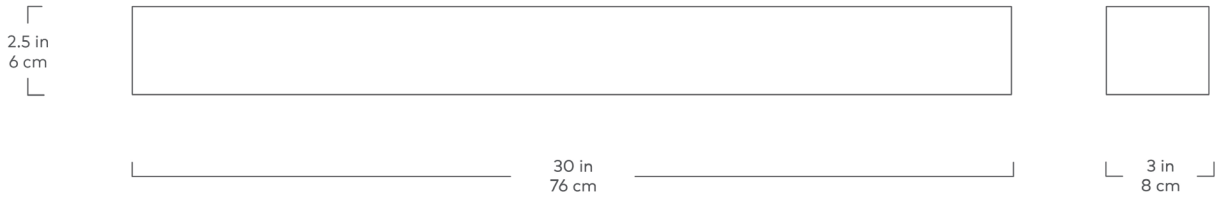

Vessel Planter

- Made from 16-gauge stainless steel.
- Pewter and brass finish are vacuum-plated onto steel.
- Brushed finish is durable and easy to maintain.
- Felt pads on bottom to protect tabletop surfaces.
- Suitable for use indoors or outdoors.