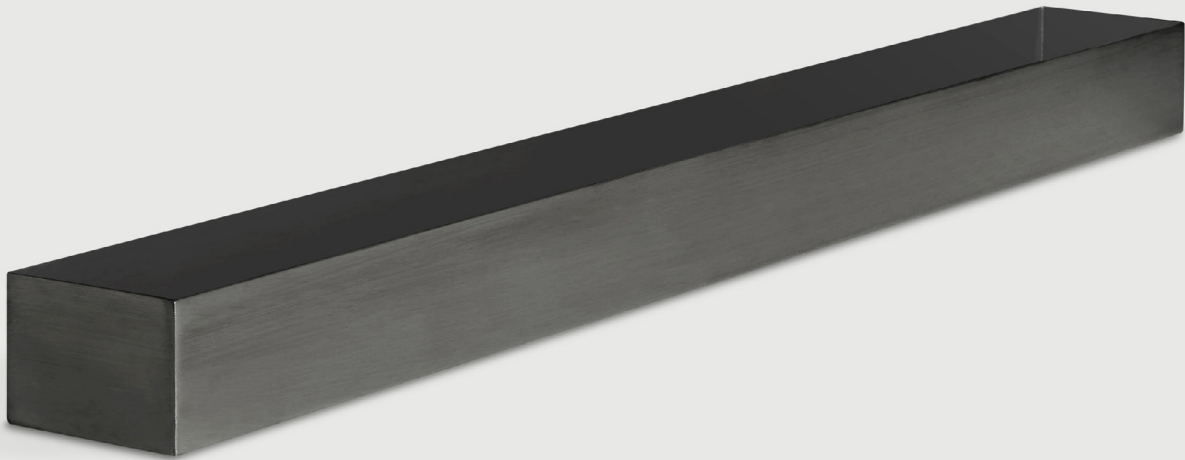

Vessel Planter

Stainless
Steel

Brass

Pewter

Breathe life into your space with the Vessel Planter, a modern solution to display flora, fruit, and whatever else strikes your fancy. This slender watertight planter features a long rectangular silhouette in three metal finishes – pewter, brass, or stainless steel. Add shine while you dine, or place it outdoors as a sleek home for your succulents.

Gus*

FOR PRODUCT INFORMATION, SWATCHES + ORDERING: HELLO@RYPEN.COM | 800.560.0554 | WWW.RYPEN.COM

Vessel Planter

- Made from 16-gauge stainless steel.
- Pewter and brass finish are vacuum-plated onto steel.
- Brushed finish is durable and easy to maintain.
- Felt pads on bottom to protect tabletop surfaces.
- Suitable for use indoors or outdoors.